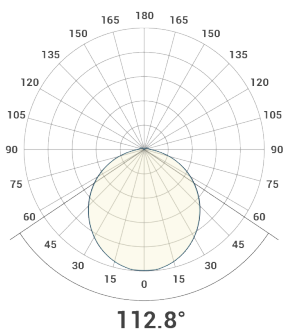

Technical Details

Part No.	Description	Power (W)	Luminaire Lumens	LI/cW
BDG-10-4K	Vandal Resistant Bulkhead	10	1250	125.0

Photometric

Dimensions