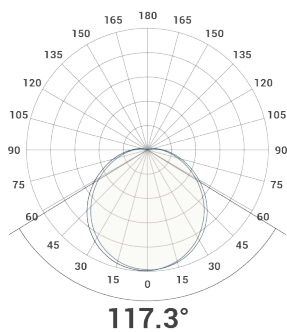

CLGT Gear Tray

The CLGT replaces existing 2D lamp and control gear with an ultra efficient LED module

Features

- Reduces energy consumption
- UK manufactured
- 5 Year warranty
- Maintenance free "fit & forget"
- Replaces existing 2D lamps
- 22K, 27K, 3K, 4K, 5K, 65K LEDs

Photometric

Dimensions

Key Features

Technical Details

| Part No. | Description | Power (W) | Luminaire Lumens | LI/cW |
|------------|------------------------------|-----------|------------------|-------|
| CLGT32504K | LED Gear Tray ϕ 230mm | 6 | 1009 | 168.2 |
| CLGT32704K | LED Gear Tray ϕ 230mm | 10 | 1659 | 165.9 |
| CLGT32104K | LED Gear Tray ϕ 230mm | 14 | 2228 | 159.1 |
| CLGT48504K | LED Gear Tray ϕ 296mm | 10 | 1659 | 165.9 |
| CLGT48704K | LED Gear Tray ϕ 296mm | 14 | 2228 | 159.1 |
| CLGT48104K | LED Gear Tray ϕ 296mm | 21 | 3234 | 154.0 |