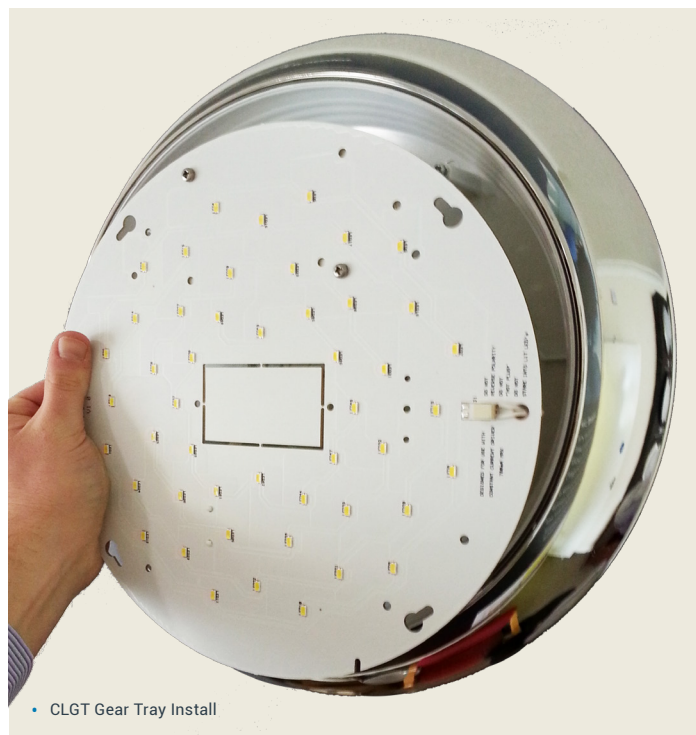

CLGT Gear Tray

The CLGT replaces existing 2D lamp and control gear with an ultra efficient LED module

Features

- Reduces energy consumption
- UK manufactured
- 5 Year warranty
- Maintenance free "fit & forget"
- Replaces existing 2D lamps
- 22K, 27K, 3K, 4K, 5K, 65K LEDs

Applications

- Education
- External
- Leisure
- Office

Options and Accessories

- EM Integral Emergency
- EMST Integral Emergency Self Test
- CF Corridor Function
- MWP Remotely Programmable Microwave
- DD SwitchDIM/DALI

Photometric

Dimensions

Key Features

Technical Details

| Part No. | Description | Power (W) | Luminaire Lumens | LI/cW |
|------------|------------------------------|-----------|------------------|-------|
| CLGT32504K | LED Gear Tray ϕ 230mm | 6 | 1009 | 168.2 |
| CLGT32704K | LED Gear Tray ϕ 230mm | 10 | 1659 | 165.9 |
| CLGT32104K | LED Gear Tray ϕ 230mm | 14 | 2228 | 159.1 |
| CLGT48504K | LED Gear Tray ϕ 296mm | 10 | 1659 | 165.9 |
| CLGT48704K | LED Gear Tray ϕ 296mm | 14 | 2228 | 159.1 |
| CLGT48104K | LED Gear Tray ϕ 296mm | 21 | 3234 | 154.0 |