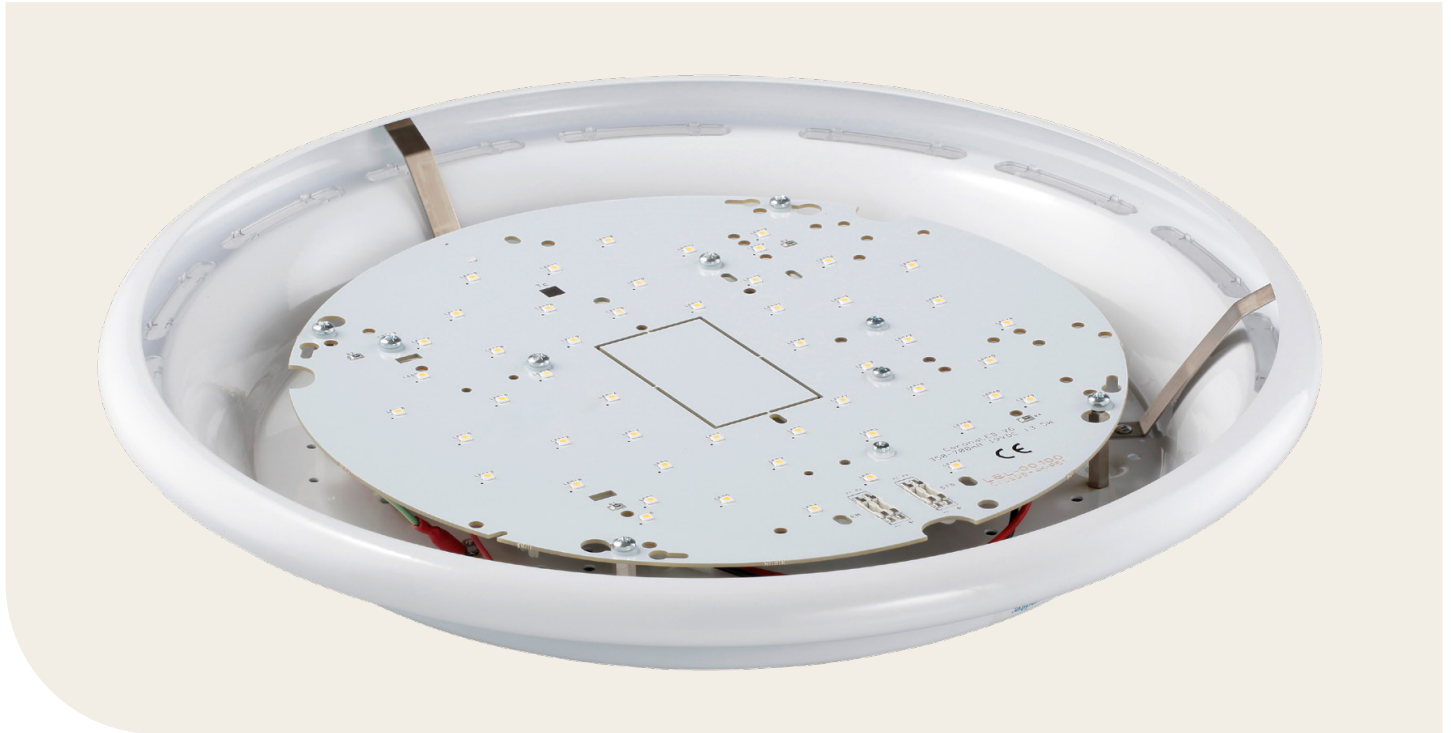

CLGT Gear Tray

The CLGT replaces existing 2D lamp and control gear with an ultra efficient LED module

Features

- Reduces energy consumption
- UK manufactured
- 5 Year warranty
- Maintenance free "fit & forget"
- Replaces existing 2D lamps
- 22K, 27K, 3K, 4K, 5K, 65K LEDs

Applications

- Education
- External
- Leisure
- Office

Options and Accessories

- EM Integral Emergency
- EMST Integral Emergency Self Test
- CF Corridor Function
- MWP Remotely Programmable Microwave
- DD SwitchDIM/DALI

Photometric

Dimensions

Key Features

Technical Details

| Part No. | Description | Power (W) | Luminaire Lumens | LI/cW |
|------------|------------------------------|-----------|------------------|-------|
| CLGT32504K | LED Gear Tray ϕ 230mm | 6 | 1009 | 168.2 |
| CLGT32704K | LED Gear Tray ϕ 230mm | 10 | 1659 | 165.9 |
| CLGT32104K | LED Gear Tray ϕ 230mm | 14 | 2228 | 159.1 |
| CLGT48504K | LED Gear Tray ϕ 296mm | 10 | 1659 | 165.9 |
| CLGT48704K | LED Gear Tray ϕ 296mm | 14 | 2228 | 159.1 |
| CLGT48104K | LED Gear Tray ϕ 296mm | 21 | 3234 | 154.0 |