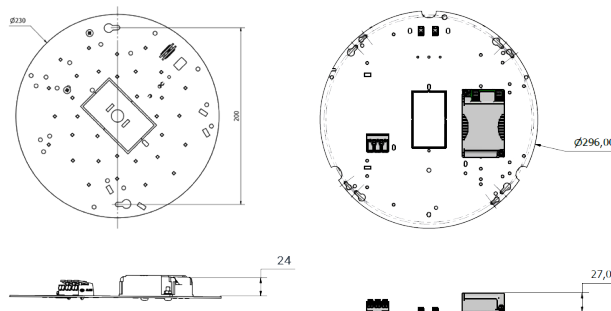

Photometric

Dimensions

Key Features

Technical Details

| Part No. | Description | Power (W) | Luminaire Lumens | LI/cW |
|------------|------------------------------|-----------|------------------|-------|
| CLGT32504K | LED Gear Tray ϕ 230mm | 6 | 1009 | 168.2 |
| CLGT32704K | LED Gear Tray ϕ 230mm | 10 | 1659 | 165.9 |
| CLGT32104K | LED Gear Tray ϕ 230mm | 14 | 2228 | 159.1 |
| CLGT48504K | LED Gear Tray ϕ 296mm | 10 | 1659 | 165.9 |
| CLGT48704K | LED Gear Tray ϕ 296mm | 14 | 2228 | 159.1 |
| CLGT48104K | LED Gear Tray ϕ 296mm | 21 | 3234 | 154.0 |