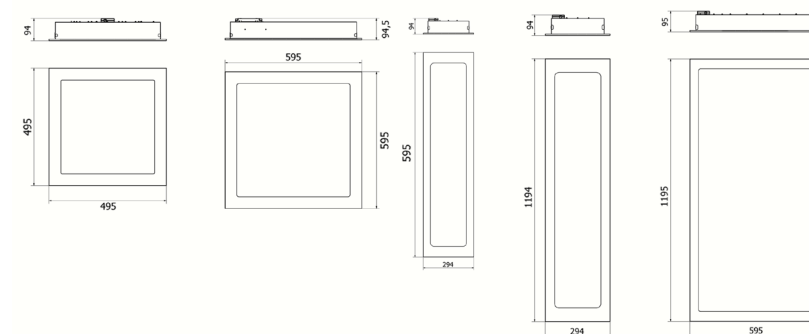

Photometric

Dimensions

Celestial

Technical Details

Part No.	Description	Power (W)	Luminaire Lumens	LI/cW
CE-20-55-4K	Slim Panel Luminaire 500 x 500	20	2621	131.1
CE-20-4K	Slim Panel Luminaire 600 x 600	20	2641	132.1
CE-27-4K	Slim Panel Luminaire 600 x 600	27	3458	128.1
CE-20-123-4K	Slim Panel Luminaire 1200 x 300	20	2675	133.8
CE-27-123-4K	Slim Panel Luminaire 1200 x 300	27	3428	127.0
CE-54-126-4K	Slim Panel Luminaire 1200 x 600	54	6743	124.9

IP Rating	IK Rating	Operating Temperature (°C)	L/B value ^A	Terminal Information	Warranty	Weight (kg)
IP20	N/A	-20° + 40°	60K+ L90/B10	2.5mm Push connector	5 Year warranty 1 year parts and Labour Inclusive	500x500 - 4.2 600x600 - 4.8 1200x300 - 4.8 1200x600 - 8.5

Example Code

Standard Part No.	Description	Addon Suffix	Suffix Description
CE-20-4K	20W Slim Panel Luminaire 600 x 600	DD	SwitchDIM/DALI

Final Part No.	Description
CE-20-DD-4K	20W Slim Panel Luminaire 600 x 600 SwitchDIM/DALI 4000K