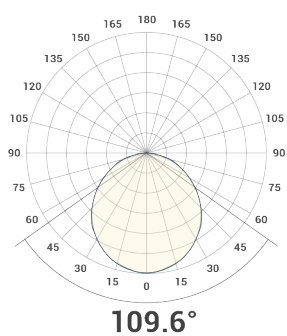

Celestial

The Celestial provides a high quality lighting solution , where 15mm and 24mm exposed T-bar ceilings are used. It utilises back mounted LEDs for superior light distribution

Features

- Luminaire suitable for 15mm and 24mm exposed T grid system
- Manufactured from mild steel
- The LEDs are back mounted within the luminaire for superior light distribution
- IP20
- Loop in, loop out connection block
- Wireless Control System Available
- 22K, 27K, 3K, 4K, 5K, 65K LED Options

Photometric

Dimensions

Celestial

Technical Details

Part No.	Description	Power (W)	Luminaire Lumens	LI/cW
CE-20-55-4K	Slim Panel Luminaire 500 x 500	20	2621	131.1
CE-20-4K	Slim Panel Luminaire 600 x 600	20	2641	132.1
CE-27-4K	Slim Panel Luminaire 600 x 600	27	3458	128.1
CE-20-123-4K	Slim Panel Luminaire 1200 x 300	20	2675	133.8
CE-27-123-4K	Slim Panel Luminaire 1200 x 300	27	3428	127.0
CE-54-126-4K	Slim Panel Luminaire 1200 x 600	54	6743	124.9