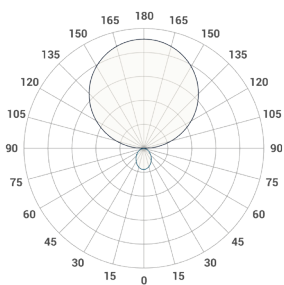

Part No.	Description	Power (W)	Luminaire Lumens	LI/cW
LCPL-90-4K	Architectural Pendant Fitting Uplight	90	10,590	117.7
LCPL-120-4K	Architectural Pendant Fitting Uplight	120	13,492	112.4
LCPL-45-15-DLG-4K	Architectural Pendant Fitting Up/Downlight	60	7082	118.0
LCPL-75-15-DLG-4K	Architectural Pendant Fitting Up/Downlight	90	11,230	124.8
LCPL-105-15-DLG-4K	Architectural Pendant Fitting Up/Downlight	120	14,128	117.7

Photometric

Dimensions