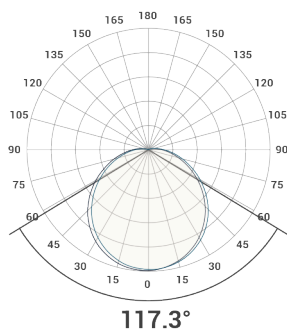

Corona 3

Surface luminaire with a subtle halo back light effect. Steel base with LED opal polycarbonate diffuser.

Features

- Steel housing & polycarbonate diffuser
- Brass, satin chrome or white trim
- Integral control & dimming options
- Integral emergency options
- IP20
- 22K, 27K, 3K, 4K, 5K, 65K LEDs

Technical Details

Part No.	Description	Power (W)	Luminaire Lumens	LI/cW
C3LW4850-C-4K	Surface Backlit Bulkhead With Steel Base White Trim ø420mm	10	1326	132.6
C3LW4870-C-4K	Surface Backlit Bulkhead With Steel Base White Trim ø420mm	14	1768	126.3
C3LW4810-C-4K	Surface Backlit Bulkhead With Steel Base White Trim ø420mm	21	2585	123.1

Photometric

Dimensions