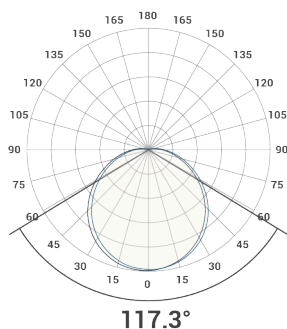

Corona 4

Surface and semi-recessed LED decorative bulkhead fitting with a spun body and LED polycarbonate opal diffuser.

Features

- Surface or semi-recessed options
- LED Opal diffuser with 75% LOR
- Integral control & dimming options
- Integral options
- Semi-recessing option
- Steel housing & polycarbonate diffuser
- IP20
- 22K, 27K, 3K, 4K, 5K, 65K LEDs

Technical Details

Part No.	Description	Power (W)	Luminaire Lumens	LI/cW
C4LW48504K	Decorative Bulkhead Surface Or Semi Recessed White Trim ø420mm	10	1326	132.6
C4LW48704K	Decorative Bulkhead Surface Or Semi Recessed White Trim ø420mm	14	1768	126.3
C4LW48104K	Decorative Bulkhead Surface Or Semi Recessed White Trim ø420mm	21	2585	123.1

Photometric

Dimensions