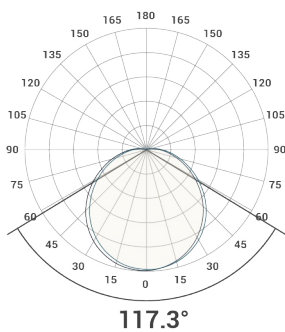

Corona 7

Decorative utility luminaire, rated IP44 , polycarbonate construction

Features

- All polycarbonate construction
- Integral control & dimming options
- Integral emergency options
- Bathroom zone 2 luminaire
- IP44
- 22K, 27K, 3K, 4K, 5K, 65K LEDs
- Anti drug blue lamp option

Technical Details

Part No.	Description	Power (W)	Luminaire Lumens	LI/cW
C7LW48504K	Polycarbonate IP44 Bulkhead White Body ø330mm	10	1246	124.6
C7LW48704K	Polycarbonate IP44 Bulkhead White Body ø330mm	14	1662	118.7
C7LW48104K	Polycarbonate IP44 Bulkhead White Body ø330mm	21	2431	115.8

Photometric

Dimensions