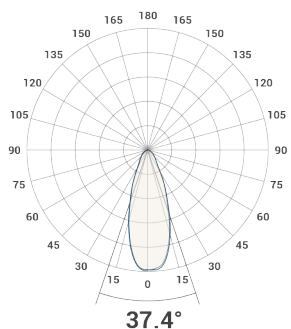

### Options and Accessories

- 15°      15 Degree Beam Angle
- 30°      30 Degree Beam Angle
- 60°      60 Degree Beam Angle

### Technical Details

Part No.	Description	Power (W)	Luminaire Lumens	LI/cW
COR5W-28-M-1C-4K	Track Spotlight   White body	28	2225	79.4
COR5B-28-M-1C-4K	Track Spotlight   Black body	28	2225	79.4
COR5W-38-M-1C-4K	Track Spotlight   White body	38	3374	88.7
COR5B-38-M-1C-4K	Track Spotlight   Black body	38	3374	88.7
COR5W-50-M-1C-4K	Track Spotlight   White body	50	4090	81.8
COR5B-50-M-1C-4K	Track Spotlight   Black body	50	4090	81.8

### Dimensions