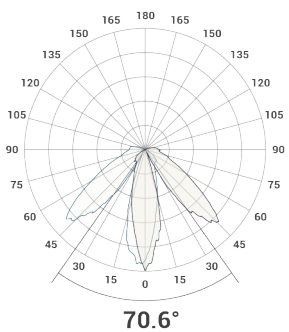

Applications

-  Car Park
-  External

Options and Accessories

- PC Photo-cell
- AO Area Optic
- SL Street Light Optic

Technical Details

Model	Description	Height (mm)	Weight (kg)	Beam Angle (°)
CRUX2-28-AO-4K-76	Conical Exterior Lantern	28	3621	129.3
CRUX2-56-AO-4K-76	Conical Exterior Lantern	56	7214	128.8

Photometric

Dimensions