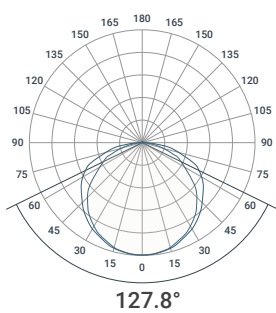

### Technical Details

Part No.	Description	Power (W)	Luminaire Lumens	LI/cW
GMOD-25-4K	Decorative Panel Luminaire   600 x 600	25	3155	126.2
GMOD-50-126-4K	Decorative Panel Luminaire   1200 x 600	50	6310	126.2
GMOD-S-25-4K	Decorative Surface Panel Luminaire   600 x 600	25	3155	126.2
GMOD-S-50-126-4K	Decorative Surface Panel Luminaire   1200 x 600	50	6310	126.2

### Dimensions