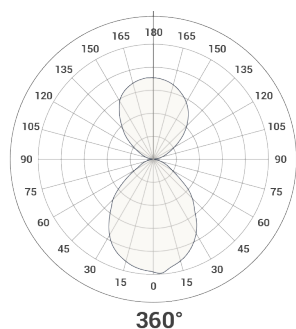

### Technical Details

Part No.	Description	Power (W)	Luminaire Lumens	LI/cW
HEL-12-400-4K	Decorative Wall Mounted Fitting   Up/Downlight 400mm width	12	1612	134.3
HEL-24-700-4K	Decorative Wall Mounted Fitting   Up/Downlight 700mm width	24	3107	129.5

### Dimensions