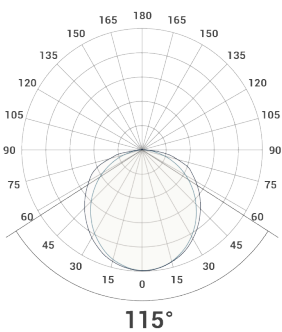

### Technical Details

Part No.	Description	Power (W)	Luminaire Lumens	LI/cW
PRISM2-25-LED-4K	Decorative Panel Luminaire   600 x 600	25	3112	124.5
PRISM2-35-LED-4K	Decorative Panel Luminaire   600 x 600	35	4214	120.4
PRISM2-50-126-LED-4K	Decorative Panel Luminaire   1200 x 600	50	6042	120.8

### Dimensions