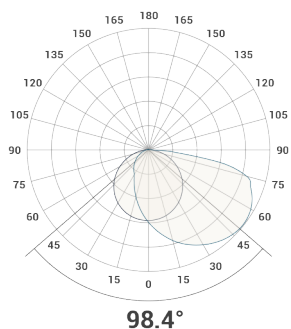

Technical Details

Part No.	Description	Power (W)	Luminaire Lumens	LI/cW
MMOL-5-17-4K	Asymmetric Downlight	17	1975	112.8
MMOL-5-46-4K	Asymmetric Downlight	46	4700	101.0

Photometric

Dimensions