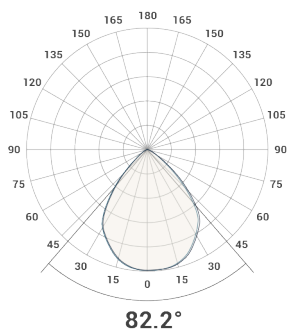

Mondo 6

The Mondo 6 is a compact low-glare adjustable downlight with a discreet low-profile bezel, ideal for a wide range of high-end architectural applications

Features

- Minimal LED downlight
- Height under 102 mm using optimised passive thermodynamics
- Dimming, DALI and emergency options
- 40° multi-faceted reflector as standard

Technical Details

Part No.	Description	Power (W)	Luminaire Lumens	LI/cW
MMOL-6-19-4K	Adjustable Gimbal Downlight	19	2450	128.9
MMOL-6-28-4K	Adjustable Gimbal Downlight	28	3275	116.9

Photometric

Dimensions