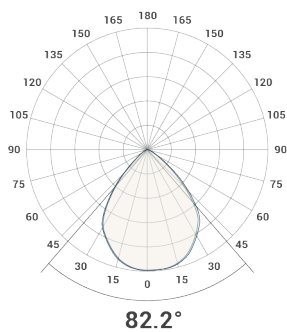

Technical Details

Part No.	Description	Power (W)	Luminaire Lumens	LI/cW
MMOL-7-20-4K	Square Downlight With Miro Reflector	20	2075	103.7
MMOL-7-30-4K	Square Downlight With Miro Reflector	30	3075	102.5
MMOL-7-47-4K	Square Downlight With Miro Reflector	47	4800	102.1

Photometric

Dimensions