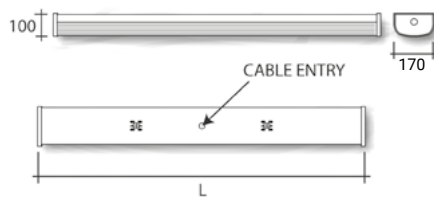

Applications

- Education
- Health Care
- Leisure
- Office
- Retail

Options and Accessories

- EM** Integral Emergency
- EMST** Integral Emergency Self Test
- CF** Corridor Function
- MWP** Remote Programmable Microwave
- DD** SwitchDIM/DALI
- WL** Wireless Control System
- WLEM** Wireless Monitored Emergency
- CMK** Corner Mounting Kit
- NL** Integral 3W Night Light

Technical Details

Part No.	Description	Power (W)	Luminaire Lumens	LI/cW
MUN2-22-2-4K	Curved Profile Batten Luminaire 630mm	22	3012	136.9
MUN2-32-4-4K	Curved Profile Batten Luminaire 1230mm	32	4285	133.9
MUN2-44-4-4K	Curved Profile Batten Luminaire 1230mm	44	5520	125.5
MUN2-27-5-4K	Curved Profile Batten Luminaire 1530mm	27	3750	138.8
MUN2-38-5-4K	Curved Profile Batten Luminaire 1530mm	38	5042	132.7
MUN2-53-5-4K	Curved Profile Batten Luminaire 1530mm	53	7126	134.5
MUN2-48-6-4K	Curved Profile Batten Luminaire 1830mm	48	6541	136.3
MUN2-68-6-4K	Curved Profile Batten Luminaire 1830mm	68	9145	134.5

Photometric

Dimensions

Additional Information

Corner Bracket