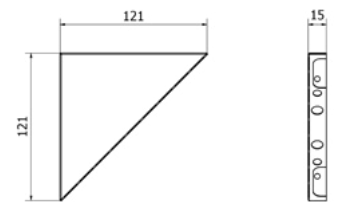

Technical Details

Part No.	Description	Power (W)	Luminaire Lumens	LI/cW
MUN2-22-2-4K	Curved Profile Batten Luminaire 630mm	22	3012	136.9
MUN2-32-4-4K	Curved Profile Batten Luminaire 1230mm	32	4285	133.9
MUN2-44-4-4K	Curved Profile Batten Luminaire 1230mm	44	5520	125.5
MUN2-27-5-4K	Curved Profile Batten Luminaire 1530mm	27	3750	138.8
MUN2-38-5-4K	Curved Profile Batten Luminaire 1530mm	38	5042	132.7
MUN2-53-5-4K	Curved Profile Batten Luminaire 1530mm	53	7126	134.5
MUN2-48-6-4K	Curved Profile Batten Luminaire 1830mm	48	6541	136.3
MUN2-68-6-4K	Curved Profile Batten Luminaire 1830mm	68	9145	134.5

Photometric

Dimensions

Additional Information

Corner Bracket