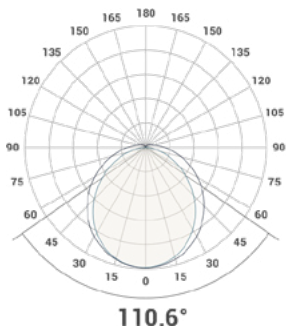

Technical Details

Part No.	Description	Power (W)	Luminaire Lumens	LI/cW
MUN2-22-2-4K	Curved Profile Batten Luminaire 630mm	22	3012	136.9
MUN2-32-4-4K	Curved Profile Batten Luminaire 1230mm	32	4285	133.9
MUN2-44-4-4K	Curved Profile Batten Luminaire 1230mm	44	5520	125.5
MUN2-27-5-4K	Curved Profile Batten Luminaire 1530mm	27	3750	138.8
MUN2-38-5-4K	Curved Profile Batten Luminaire 1530mm	38	5042	132.7
MUN2-53-5-4K	Curved Profile Batten Luminaire 1530mm	53	7126	134.5
MUN2-48-6-4K	Curved Profile Batten Luminaire 1830mm	48	6541	136.3
MUN2-68-6-4K	Curved Profile Batten Luminaire 1830mm	68	9145	134.5

Photometric

Dimensions

Additional Information

Corner Bracket