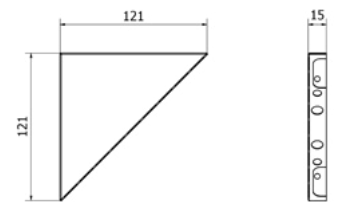

Additional Information

Corner Bracket