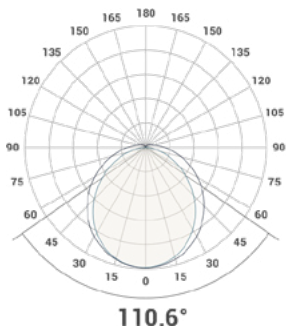

### Technical Details

Part No.	Description	Power (W)	Luminaire Lumens	LI/cW
MUN2-22-2-4K	Curved Profile Batten Luminaire   630mm	22	3012	136.9
MUN2-32-4-4K	Curved Profile Batten Luminaire   1230mm	32	4285	133.9
MUN2-44-4-4K	Curved Profile Batten Luminaire   1230mm	44	5520	125.5
MUN2-27-5-4K	Curved Profile Batten Luminaire   1530mm	27	3750	138.8
MUN2-38-5-4K	Curved Profile Batten Luminaire   1530mm	38	5042	132.7
MUN2-53-5-4K	Curved Profile Batten Luminaire   1530mm	53	7126	134.5
MUN2-48-6-4K	Curved Profile Batten Luminaire   1830mm	48	6541	136.3
MUN2-68-6-4K	Curved Profile Batten Luminaire   1830mm	68	9145	134.5

### Dimensions