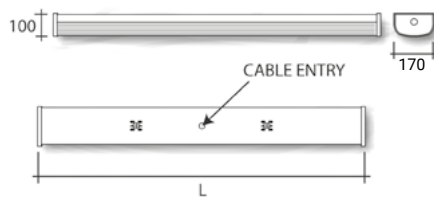

### Technical Details

Part No.	Description	Power (W)	Luminaire Lumens	LI/cW
MUN2-22-2-4K	Curved Profile Batten Luminaire   630mm	22	3012	136.9
MUN2-32-4-4K	Curved Profile Batten Luminaire   1230mm	32	4285	133.9
MUN2-44-4-4K	Curved Profile Batten Luminaire   1230mm	44	5520	125.5
MUN2-27-5-4K	Curved Profile Batten Luminaire   1530mm	27	3750	138.8
MUN2-38-5-4K	Curved Profile Batten Luminaire   1530mm	38	5042	132.7
MUN2-53-5-4K	Curved Profile Batten Luminaire   1530mm	53	7126	134.5
MUN2-48-6-4K	Curved Profile Batten Luminaire   1830mm	48	6541	136.3
MUN2-68-6-4K	Curved Profile Batten Luminaire   1830mm	68	9145	134.5

### Dimensions