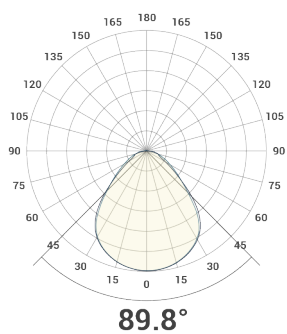

Photometric

Dimensions

Panel

Technical Details

Part No.	Description	Power (W)	Luminaire Lumens	LI/cW
PANEL-22-4K	Backlit Panel Fitting 600 x 600	22	2750	125.0
PANEL-26-4K	Backlit Panel Fitting 600 x 600	26	3200	123.0
PANEL-30-4K	Backlit Panel Fitting 600 x 600	30	3630	121.0
PANEL-36-4K	Backlit Panel Fitting 600 x 600	36	4320	120.0
PANEL-22-UGR-TPA-4K	Backlit Panel Fitting UGR 19-TPA 600 x 600	22	3100	141.0
PANEL-26-UGR-TPA-4K	Backlit Panel Fitting UGR 19-TPA 600 x 600	26	3640	140.0
PANEL-30-UGR-TPA-4K	Backlit Panel Fitting UGR 19-TPA 600 x 600	30	4140	138.0
PANEL-36-UGR-TPA-4K	Backlit Panel Fitting UGR 19-TPA 600 x 600	36	4860	135.0
PANEL-26-UGR-TPA-126-4K	Backlit Panel Fitting UGR 19-TPA 1200 x 600	26	3980	142.0
PANEL-36-UGR-TPA-126-4K	Backlit Panel Fitting UGR 19-TPA 1200 x 600	36	5000	139.0
PANEL-43-UGR-TPA-126-4K	Backlit Panel Fitting UGR 19-TPA 1200 x 600	43	5890	137.0
PANEL-50-UGR-TPA-126-4K	Backlit Panel Fitting UGR 19-TPA 1200 x 600	50	6750	135.0

Example Code

Standard Part No.	Description	Addon Suffix	Suffix Description
PANEL-26-4K	26W Backlit Panel Fitting 600 x 600	DD	SwitchDIM/DALI

Final Part No.	Description
PANEL-26-DD-4K	26W Backlit Panel Fitting 600 x 600 SwitchDIM/DALI 4000K