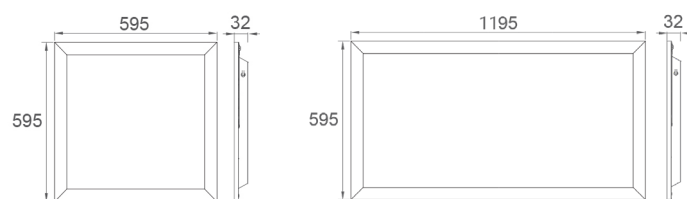

Photometric

Dimensions

Panel

Technical Details

Part No.	Description	Power (W)	Luminaire Lumens	LI/cW
PANEL-22-4K	Backlit Panel Fitting 600 x 600	22	2750	125.0
PANEL-26-4K	Backlit Panel Fitting 600 x 600	26	3200	123.0
PANEL-30-4K	Backlit Panel Fitting 600 x 600	30	3630	121.0
PANEL-36-4K	Backlit Panel Fitting 600 x 600	36	4320	120.0
PANEL-22-UGR-TPA-4K	Backlit Panel Fitting UGR 19-TPA 600 x 600	22	3100	141.0
PANEL-26-UGR-TPA-4K	Backlit Panel Fitting UGR 19-TPA 600 x 600	26	3640	140.0
PANEL-30-UGR-TPA-4K	Backlit Panel Fitting UGR 19-TPA 600 x 600	30	4140	138.0
PANEL-36-UGR-TPA-4K	Backlit Panel Fitting UGR 19-TPA 600 x 600	36	4860	135.0
PANEL-26-UGR-TPA-126-4K	Backlit Panel Fitting UGR 19-TPA 1200 x 600	26	3980	142.0
PANEL-36-UGR-TPA-126-4K	Backlit Panel Fitting UGR 19-TPA 1200 x 600	36	5000	139.0
PANEL-43-UGR-TPA-126-4K	Backlit Panel Fitting UGR 19-TPA 1200 x 600	43	5890	137.0
PANEL-50-UGR-TPA-126-4K	Backlit Panel Fitting UGR 19-TPA 1200 x 600	50	6750	135.0

Example Code

Standard Part No.	Description	Addon Suffix	Suffix Description
PANEL-26-4K	26W Backlit Panel Fitting 600 x 600	DD	SwitchDIM/DALI

Final Part No.	Description
PANEL-26-DD-4K	26W Backlit Panel Fitting 600 x 600 SwitchDIM/DALI 4000K