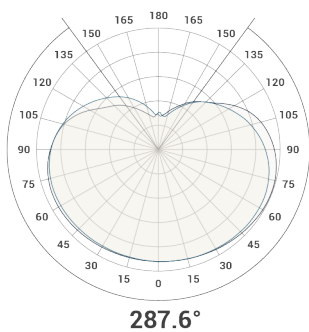

Post Top

Post Top globe fitting for standard 60 & 76mm post entry sizes. Opal, clear or capped globes available.

Features

- 60 or 76mm post entry sizes
- Opal globe as standard
- Louvre stack available for clear globes
- IP65 polycarbonate / acrylic construction
- Integral Tridonic driver

Applications

- Car Park
- External
- Roadways

Options and Accessories

- CAP** 450mm Capped Globe
- O** 400mm or 450mm Opal Globe
- SHR-LVR** Louvre Stack for 450mm Clear or Capped Globe

Technical Details

Part No.	Description	Power (W)	Luminaire Lumens	LI/cW
PTP-40-LED-4K-60-LG	Post Top Globe Fitting 60mm Spigot ø400mm GLOBE	40	5241	131.0
PTP-70-LED-4K-60-LG	Post Top Globe Fitting 60mm Spigot ø450mm GLOBE	70	8917	127.4
PTP-40-LED-4K-76-LG	Post Top Globe Fitting 76mm Spigot ø400mm GLOBE	40	5241	131.0
PTP-70-LED-4K-76-LG	Post Top Globe Fitting 76mm Spigot ø450mm GLOBE	70	8917	127.4

Opal Globe

Capped Globe

Photometric

Dimensions