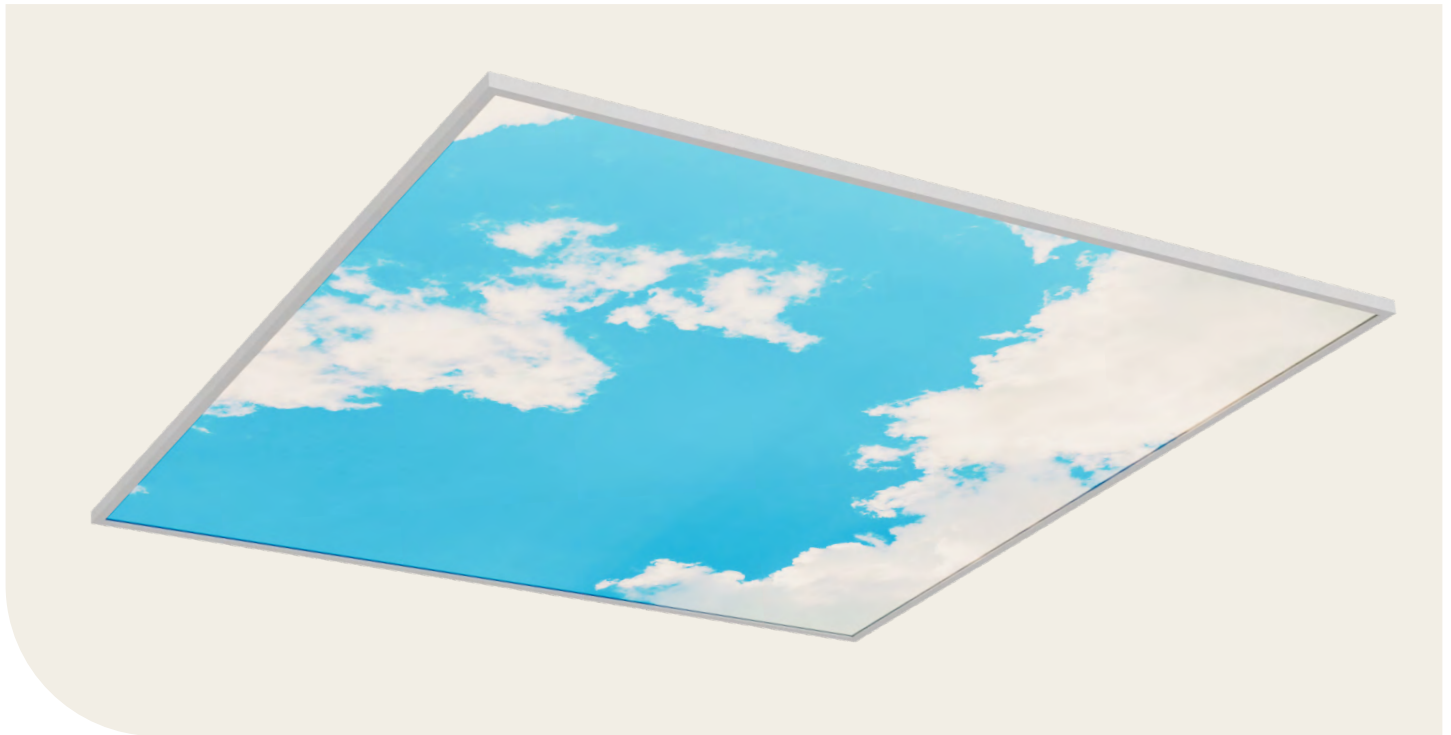

Sky Panel

The Skylight is a back-lit panel with various graphic options, designed to have an impact on a persons well being, especially where it is not possible to incorporate windows in internal rooms. It is ideal for Schools, Dental Surgery's or Hospital waiting rooms.

Features

- Multiple graphic options available
- 600 X 600, 1200 x 600, 1200 x 1200 options available
- Colour changing LEDs
- Bespoke graphic options available
- Window frame spacer available to replicate skylight effect
- Recessed LED panel
- Steel housing & polycarbonate diffuser
- Loop in, loop out connection block
Up to 8 x 2.5mm² terminals
(Except 600 x 600)

Applications

- Education
- Health Care
- Leisure
- Office
- Retail

Options and Accessories

- RS** Recessed Window Frame Spacer
- TW** Tunable White
- SB** Surface Box
- WM** Wall Mounted Option
- DD** SwitchDIM/DALI

Standard Image Catalogue

Scan me with your phone

Photometric

Dimensions

Sky Panel

Technical Details

Part No.	Description	Power (W)
SKY-26-4K	Graphic Backlit Panel Fitting 600 x 600	26
SKY-36-4K	Graphic Backlit Panel Fitting 600 x 600	36
SKY-26-126-4K	Graphic Backlit Panel Fitting 1200 x 600	26
SKY-36-126-4K	Graphic Backlit Panel Fitting 1200 x 600	36
SKY-100-1212-4K	Graphic Backlit Panel Fitting 1200 x 1200	100