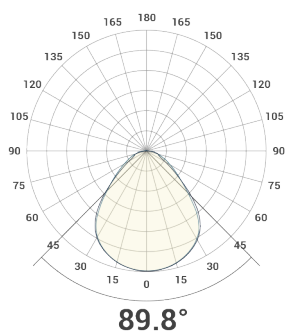

Standard Image Catalogue

Scan me with your phone

Photometric

Dimensions

Sky Panel

Technical Details

Part No.	Description	Power (W)
SKY-26-4K	Graphic Backlit Panel Fitting 600 x 600	26
SKY-36-4K	Graphic Backlit Panel Fitting 600 x 600	36
SKY-26-126-4K	Graphic Backlit Panel Fitting 1200 x 600	26
SKY-36-126-4K	Graphic Backlit Panel Fitting 1200 x 600	36
SKY-100-1212-4K	Graphic Backlit Panel Fitting 1200 x 1200	100