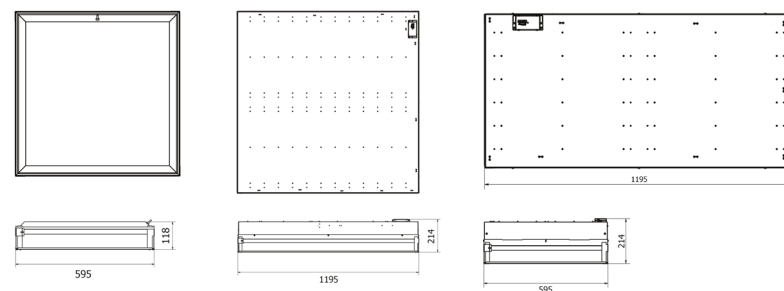

Features

- Multiple graphic options available
- 600 X 600, 1200 x 600, 1200 x 1200 options available
- Colour changing LEDs
- Bespoke graphic options available
- Window frame spacer available to replicate skylight effect
- Recessed LED panel
- Steel housing & polycarbonate diffuser
- Loop in, loop out connection block
Up to 8 x 2.5mm² terminals
(Except 600 x 600)

Standard Image Catalogue

Scan me with your phone

Photometric

Dimensions

Sky Panel

Technical Details

Part No.	Description	Power (W)
SKY-26-4K	Graphic Backlit Panel Fitting 600 x 600	26
SKY-36-4K	Graphic Backlit Panel Fitting 600 x 600	36
SKY-26-126-4K	Graphic Backlit Panel Fitting 1200 x 600	26
SKY-36-126-4K	Graphic Backlit Panel Fitting 1200 x 600	36
SKY-100-1212-4K	Graphic Backlit Panel Fitting 1200 x 1200	100