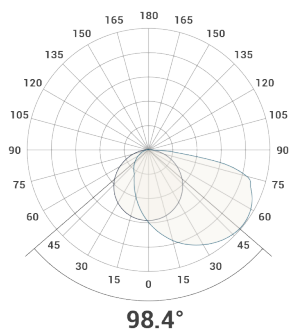

Applications

- Education
- Office
- Retail

Options and Accessories

- EM** Integral Emergency
- EMST** Integral Emergency Self Test
- DD** SwitchDIM/DALI
- OW** Off White Paint

Technical Details

Part No.	Description	Power (W)	Luminaire Lumens	LI/cW
SWW-25-63-4K	Surface Mounted Wall Wash Luminaire 600 x 300	25	3332	133.3
SWW-50-123-4K	Surface Mounted Wall Wash Luminaire 1200 x 300	54	6665	123.4

Photometric

Dimensions