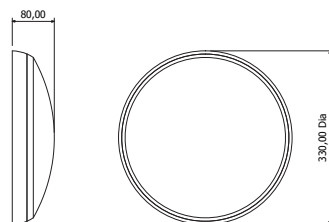

The Ultima is an IP54 polycarbonate LED bulkhead, specifically designed for LED only. Bathroom zone 2 polycarbonate luminaire.

Features

- All polycarbonate construction
- Integral control & dimming options
- Integral emergency options
- Satin silver body available
- Bathroom zone 2 luminaire
- IP54
- 22K, 27K, 3K, 4K, 5K, 65K LEDs

Photometric

Dimensions

Key Features

Technical Details

Part No.	Description	Power (W)	Luminaire Lumens	LI/cW
UL1-W35504K	Polycarbonate IP54 Bulkhead White Body ø330mm	6	812	135.3
UL1-S35504K	Polycarbonate IP54 Bulkhead Silver Body ø330mm	6	812	135.3
UL1-W35704K	Polycarbonate IP54 Bulkhead White Body ø330mm	10	1353	135.3
UL1-S35704K	Polycarbonate IP54 Bulkhead Silver Body ø330mm	10	1353	135.3