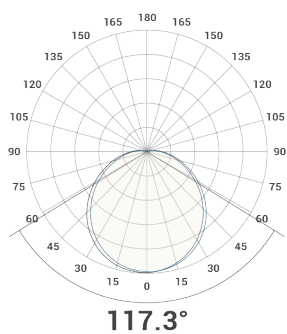

The Ultima is an IP54 polycarbonate LED bulkhead, specifically designed for LED only. Bathroom zone 2 polycarbonate luminaire.

Features

- All polycarbonate construction
- Integral control & dimming options
- Integral emergency options
- Satin silver body available
- Bathroom zone 2 luminaire
- IP54
- 22K, 27K, 3K, 4K, 5K, 65K LEDs

Photometric

Dimensions

Key Features

Technical Details

Part No.	Description	Power (W)	Luminaire Lumens	LI/cW
UL1-W35504K	Polycarbonate IP54 Bulkhead White Body ø330mm	6	812	135.3
UL1-S35504K	Polycarbonate IP54 Bulkhead Silver Body ø330mm	6	812	135.3
UL1-W35704K	Polycarbonate IP54 Bulkhead White Body ø330mm	10	1353	135.3
UL1-S35704K	Polycarbonate IP54 Bulkhead Silver Body ø330mm	10	1353	135.3