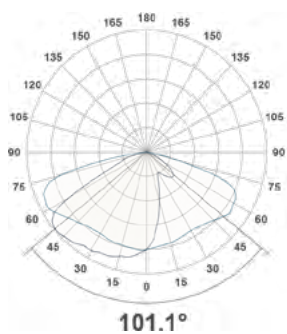

Applications

- Car Park
- External
- Roadways

Accessories

Photometric

Dimensions

Visage

Technical Details

Part No.	Description	Power (W)	Luminaire Lumens	LI/cW
VI3S-14-40-4K	Multi Wattage Grey Street Light Small	14 - 40	1880 - 5375	134.4
VI3S-50-75-4K	Multi Wattage Grey Street Light Small	50 - 75	6720 - 10080	134.4
VI3S-75-105-4K	Multi Wattage Grey Street Light Small	75 - 105	10080 - 14112	134.4