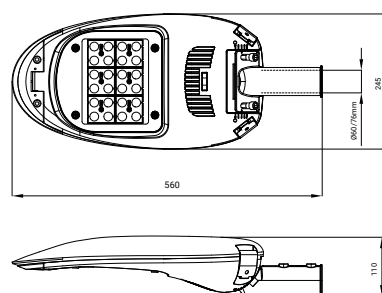

Applications

- Car Park
- External
- Roadways

Accessories

Photometric

Dimensions

Visage

Technical Details

Part No.	Description	Power (W)	Luminaire Lumens	LI/cW
VI3S-14-40-4K	Multi Wattage Grey Street Light Small	14 - 40	1880 - 5375	134.4
VI3S-50-75-4K	Multi Wattage Grey Street Light Small	50 - 75	6720 - 10080	134.4
VI3S-75-105-4K	Multi Wattage Grey Street Light Small	75 - 105	10080 - 14112	134.4

IP Rating	IK Rating	Operating Temperature (°C)	L/B value ^{*A}	Terminal Information	Warranty	Weight (kg)
IP65	IK08	-20° + 40°	60K+ L90/B10	2.5mm Push connector	5 Year warranty 1 year parts and Labour Inclusive	14W - 40MW - 4.2 75W - 105MW - N/A