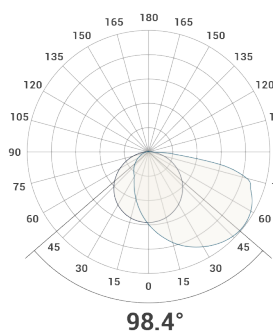

Photometric

Dimensions

RECESSED

Wall Wash

Technical Details

Part No.	Description	Power (W)	Luminaire Lumens	LI/cW
WW2-25-63-4K	25W Recess Mounted T Bar Fixture 600 x 300	25	3332	133.3
WW2-25-66-4K	25W Recess Mounted T Bar Fixture 600 x 600	25	3332	133.3
WW2-50-123-4K	50W Recess Mounted T Bar Fixture 1200 x 300	50	6665	123.4
WW2-50-126-4K	50W Recess Mounted T Bar Fixture 1200 x 600	50	6665	123.4