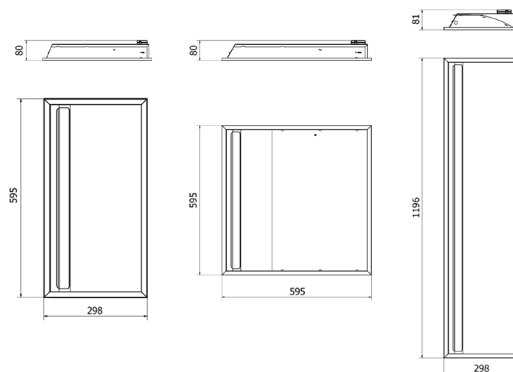

Photometric

Dimensions

RECESSED

Wall Wash

Technical Details

Part No.	Description	Power (W)	Luminaire Lumens	LI/cW
WW2-25-63-4K	25W Recess Mounted T Bar Fixture 600 x 300	25	3332	133.3
WW2-25-66-4K	25W Recess Mounted T Bar Fixture 600 x 600	25	3332	133.3
WW2-50-123-4K	50W Recess Mounted T Bar Fixture 1200 x 300	50	6665	123.4
WW2-50-126-4K	50W Recess Mounted T Bar Fixture 1200 x 600	50	6665	123.4

IP Rating	IK Rating	Operating Temperature (°C)	L/B value ^{*A}	Terminal Information	Warranty	Weight (kg)
IP20	N/A	-20° + 40°	60K+ L90/B10	2.5mm Push connector	5 Year warranty 1 year parts and Labour Inclusive	600x300 - 2.0 600x600 - 2.9 1200x300 - 2.9 1200x600 - 5.6