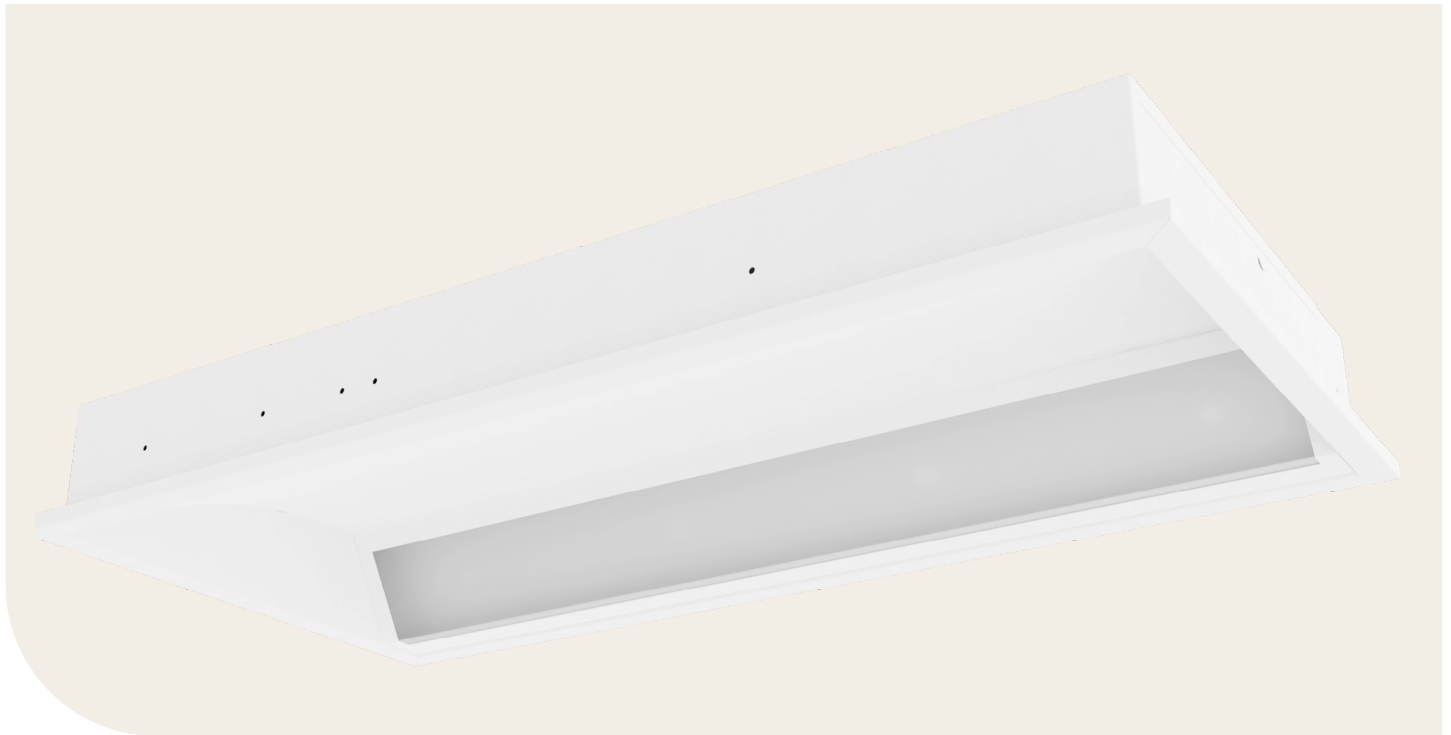

Wall Wash

The Wall Wash illuminates with a subtle lighting effect, highly efficient it has been designed to throw light onto the wall from above and is an ideal solution for illuminating products in a retail application.

Features

- Quality branded LED chips and drivers
- Cool running for prolonged life
- Highly efficient diffuser
- Dimming options
- Surface version available
- IP20
- Loop in, loop out connection block
Up to 8 x 2.5mm² terminals
- 22K, 27K, 3K, 4K, 5K, 65K LED Options

Photometric

Dimensions

RECESSED

Wall Wash

Technical Details

Part No.	Description	Power (W)	Luminaire Lumens	LI/cW
WW2-25-63-4K	25W Recess Mounted T Bar Fixture 600 x 300	25	3332	133.3
WW2-25-66-4K	25W Recess Mounted T Bar Fixture 600 x 600	25	3332	133.3
WW2-50-123-4K	50W Recess Mounted T Bar Fixture 1200 x 300	50	6665	123.4
WW2-50-126-4K	50W Recess Mounted T Bar Fixture 1200 x 600	50	6665	123.4