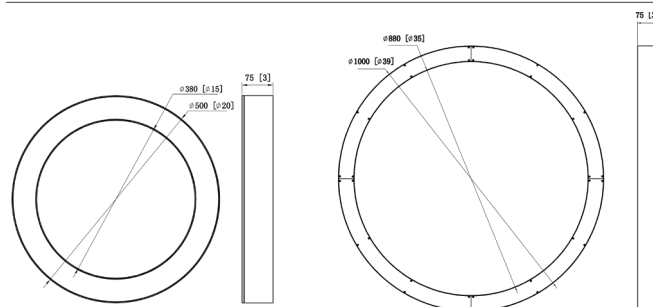

Applications

- Architectural
- Education
- Health Care
- Leisure
- Office
- Retail

Options and Accessories

- BK** Black Finish
- DD** SwitchDIM/DALI

Photometric

Dimensions

Zuma

Technical Details

Part No.	Description	Power (W)	Luminaire Lumens	LI/cW
ZUMA-40-500-4K	Contemporary LED ring pendant 500mm ø	40	4800	120.0
ZUMA-80-1000-4K	Contemporary LED ring pendant 1000mm ø	80	9600	120.0

Additional Information