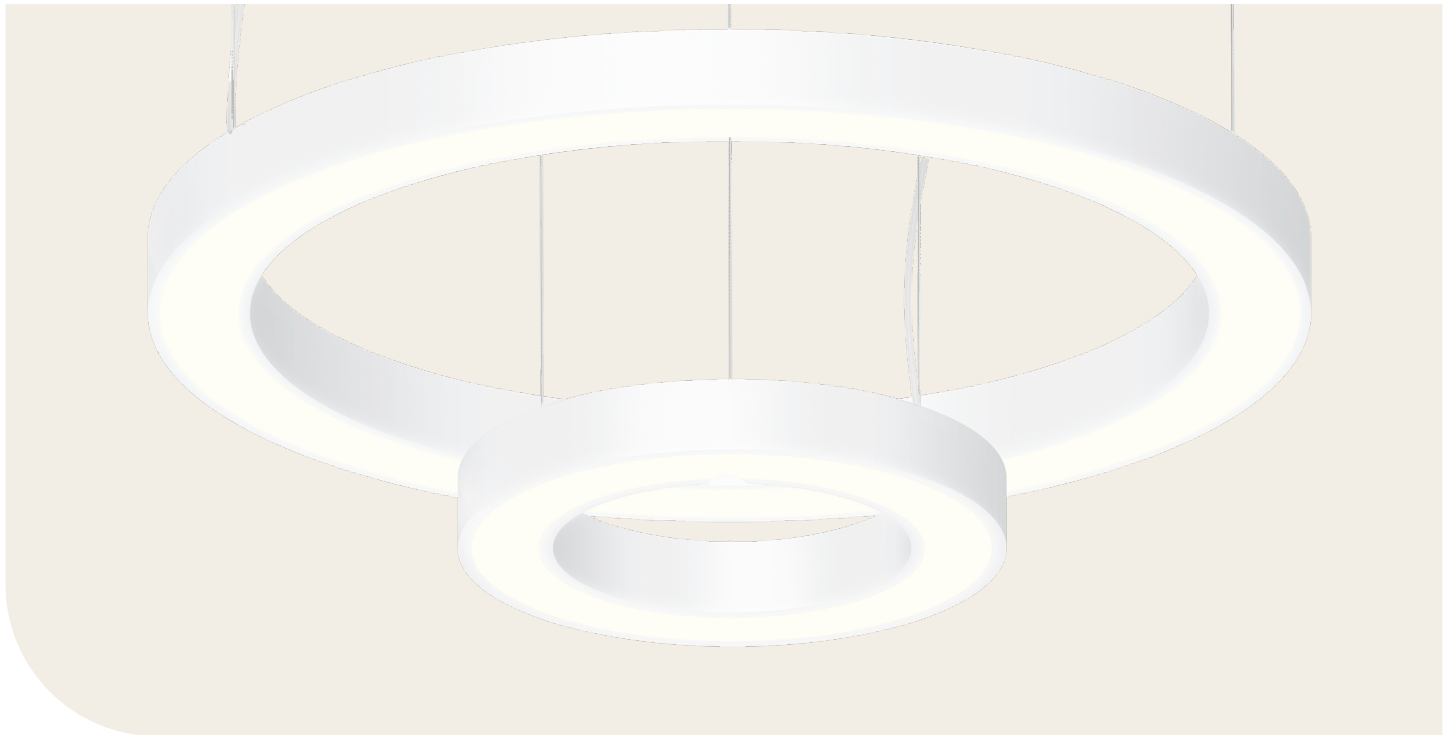

Zuma

Our Zuma is a contemporary decorative LED ring pendant, available in two sizes.

Features

- Contemporary LED ring pendant
- High quality extruded aluminium body
- Available in 500mm \varnothing and 1000mm \varnothing
- Opal diffuser for consistent illumination
- Complete with 1.4 M suspension wires
- Dimming options available with 1000mm version
- IP20
- White as standard
- Black options available

Applications

- Architectural
- Education
- Health Care
- Leisure
- Office
- Retail

Options and Accessories

- BK** Black Finish
- DD** SwitchDIM/DALI

Photometric

Dimensions

Zuma

Technical Details

Part No.	Description	Power (W)	Luminaire Lumens	LI/cW
ZUMA-40-500-4K	Contemporary LED ring pendant 500mm ø	40	4800	120.0
ZUMA-80-1000-4K	Contemporary LED ring pendant 1000mm ø	80	9600	120.0

Additional Information