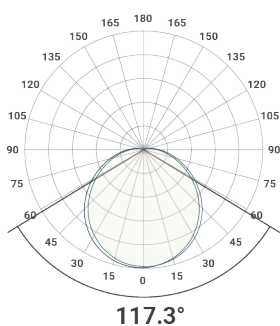

Photometric