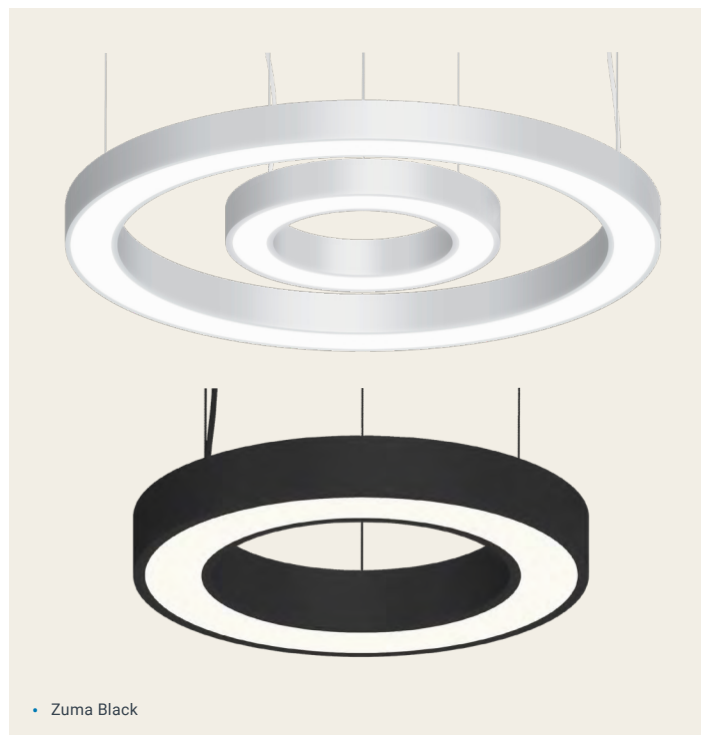

Zuma

Technical Details

Part No.	Description	Power (W)	Luminaire Lumens	LI/cW
ZUMA-40-500-4K	Contemporary LED ring pendant | 500mm ø	40	4800	120.0
ZUMA-80-1000-4K	Contemporary LED ring pendant | 1000mm ø	80	9600	120.0

Additional Information

Body Material	Diffuser Material	Housing Colour	Mounting Type	CCT Offering	CRI	SDCM	UGR Rating	Dimmable	Dimming Method
Aluminium	Polycarbonate	RAL9003	Suspended	4K	80+	3 step Macadam Ellipse	N/A	Yes	SwitchDIM/DALI

IP Rating	IK Rating	Operating Temperature (°C)	L/B value^A	Terminal Information	Warranty	Weight (kg)
IP20	N/A	-20° + 40°	60K+ L90/B10	2.5mm Push connector	5 Year warranty 1 year parts and Labour Inclusive	N/A

Example Code

Standard Part No.	Description	Addon Suffix	Suffix Description
ZUMA-80-1000-4K	Contemporary LED ring pendant | 1000mm ø	DD	SwitchDIM/DALI
		BK	Black Finish

Final Part No.	Description
ZUMA-80-1000-DD-BK-4K	80W Contemporary LED ring pendant | 1000mm ø | SwitchDIM/DALI | Black Paint Finish | 4000K