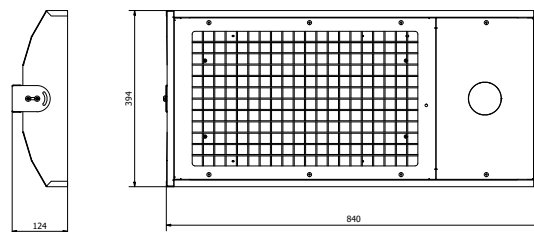

Photometric

Dimensions

Hi Sport

Technical Details

Part No.	Description	Power (W)	Luminaire Lumens	LI/cW
HISL3-108-4K	Sports Lowbay Fitting	83	11,611	139.0
HISL3-144-4K	Sports Lowbay Fitting	103	14,409	139.0
HISL3-180-4K	Sports Lowbay Fitting	128	17,906	139.0
HISL3-210-4K	Sports Lowbay Fitting	152	21,264	139.0