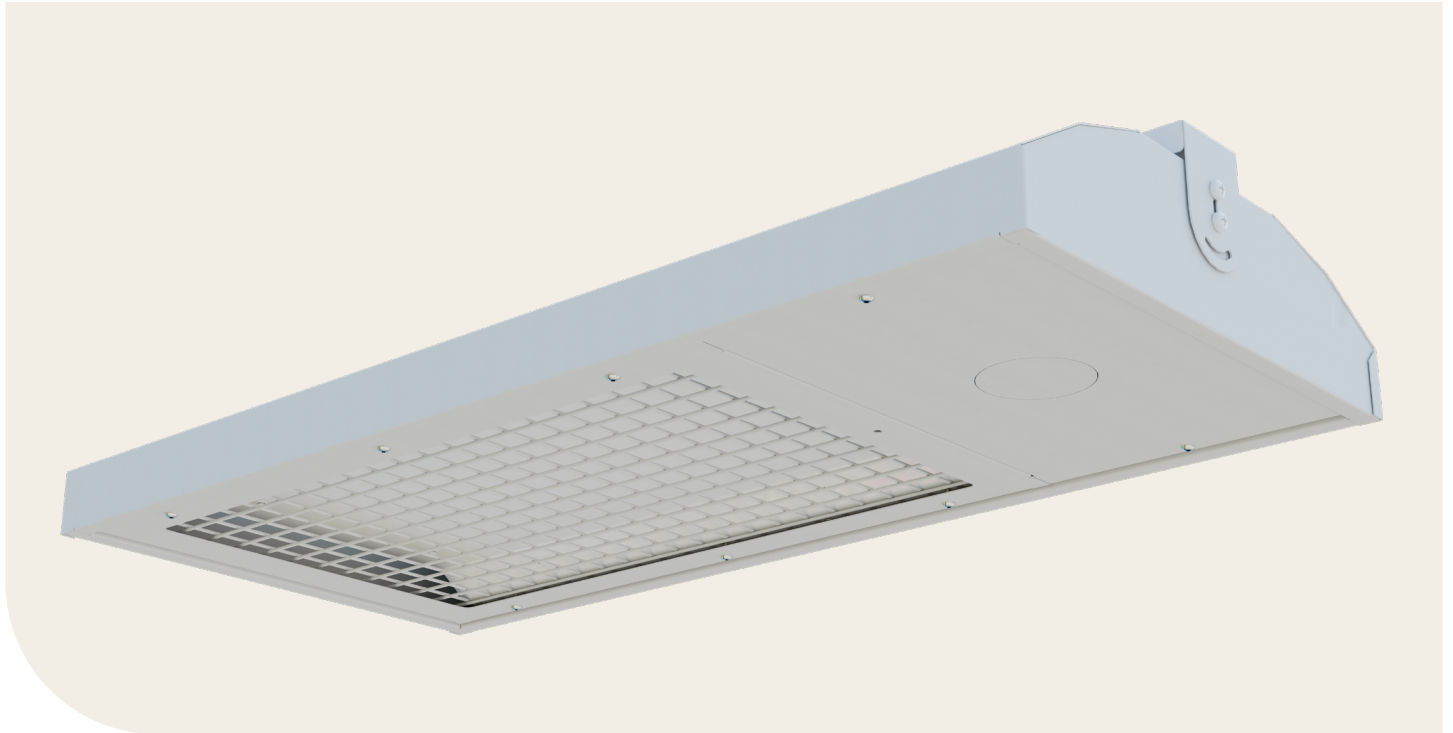

Hi Sport

A durable luminaire specifically designed for indoor sporting environments. The curved body shape minimises the chances of the sports equipment becoming stuck.

Features

- Manufactured from mild steel
- Resilient white or black paint finish
- Wire guard as standard
- Wireless Control System Available
- Glare controller
- Loop in, loop out connection block
- Up to 8 x 2.5mm² terminals
- 22K, 27K, 3K, 4K, 5K, 65K LEDs Options
- Surface/Trunking Mounting Bracket Included
- IK10

Applications

-  Education
-  Health Care
-  Leisure

Accessories

- EMFL** EM LiFePO4 (4W)
- EMFLST** EM SELFTEST LiFePO4 (4W)
- EMFLP** EM PRO LiFePO4 (4W)
- DD** SwitchDIM/DALI
- PIR** Remote Programmable PIR
- DD-PIR** Programmable PIR (DALI / Daylight Harvesting)
- PIRW** Long Range PIR for Wireless Version
- BK** Black Paint Finish

Body Material	Diffuser Material	Housing Colour	Mounting Type	CCT Offering	CRI	SDCM	UGR Rating	Dimmable	Dimming Method
Mild Steel	Acrylic (PMMA)	RAL9003	Surface	22K, 27K, 3K, 4K, 5K, 65K	80+	3 step Macadam Ellipse	N/A	Available	SwitchDIM/DALI