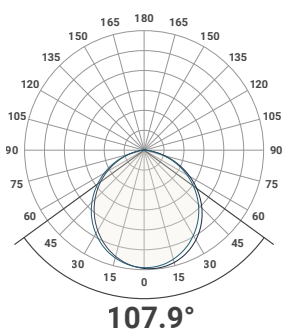

Photometric

Dimensions

Hi Sport

Technical Details

Part No.	Description	Power (W)	Luminaire Lumens	LI/cW
HISL3-108-4K	Sports Lowbay Fitting	83	11,611	139.0
HISL3-144-4K	Sports Lowbay Fitting	103	14,409	139.0
HISL3-180-4K	Sports Lowbay Fitting	128	17,906	139.0
HISL3-210-4K	Sports Lowbay Fitting	152	21,264	139.0