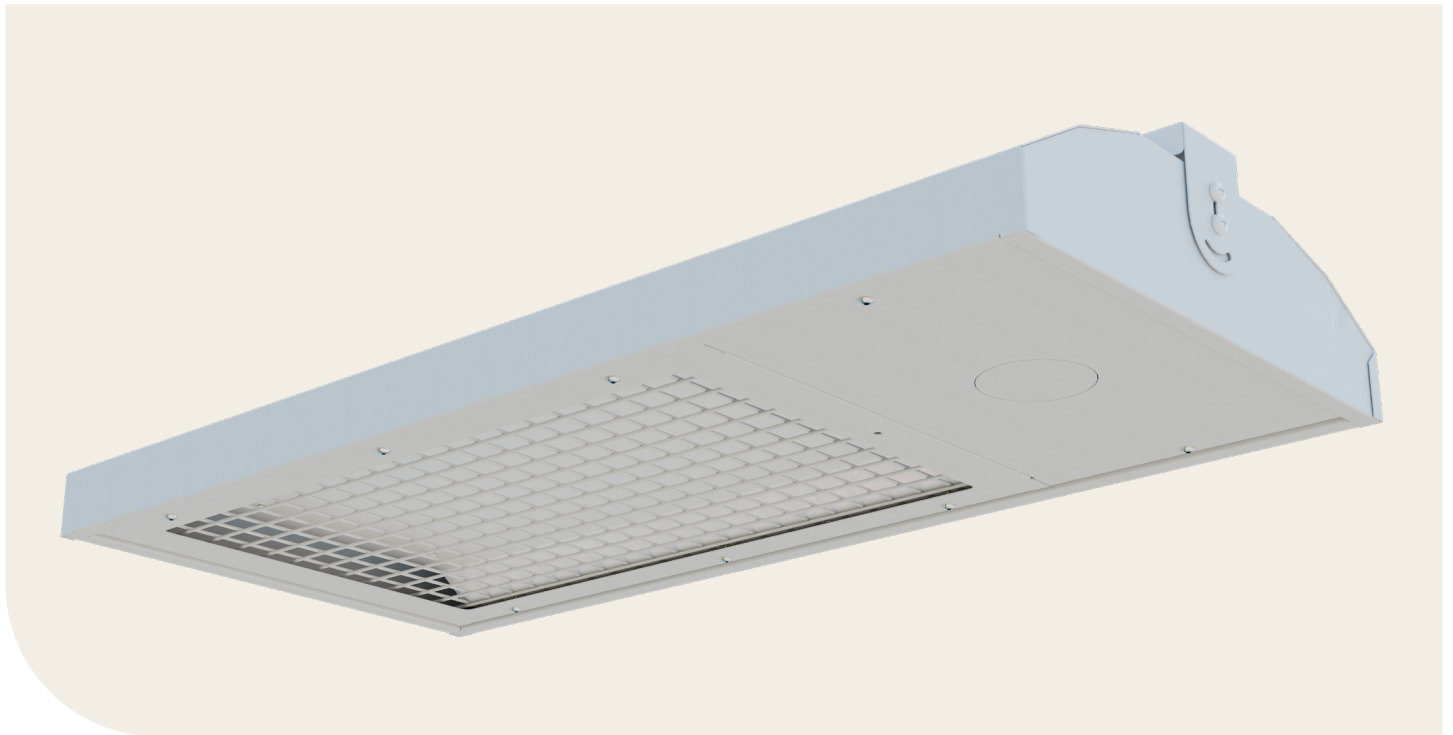

Hi Sport

A durable luminaire specifically designed for indoor sporting environments. The curved body shape minimises the chances of the sports equipment becoming stuck.

Features

- Manufactured from mild steel
- Resilient white or black paint finish
- Wire guard as standard
- Wireless Control System Available
- Glare controller
- Loop in, loop out connection block
- Up to 8 x 2.5mm² terminals
- 22K, 27K, 3K, 4K, 5K, 65K LEDs Options
- Surface/Trunking Mounting Bracket Included
- IK10

Applications

-  Education
-  Health Care
-  Leisure

Accessories

- EMFL** EM LiFePO4 (4W)
- EMFLST** EM SELFTEST LiFePO4 (4W)
- EMFLP** EM PRO LiFePO4 (4W)
- DD** SwitchDIM/DALI
- PIR** Remote Programmable PIR
- DD-PIR** Programmable PIR (DALI / Daylight Harvesting)
- PIRW** Long Range PIR for Wireless Version
- BK** Black Paint Finish

Body Material	Diffuser Material	Housing Colour	Mounting Type	CCT Offering	CRI	SDCM	UGR Rating	Dimmable	Dimming Method
Mild Steel	Acrylic (PMMA)	RAL9003	Surface	22K, 27K, 3K, 4K, 5K, 65K	80+	3 step Macadam Ellipse	N/A	Available	SwitchDIM/DALI