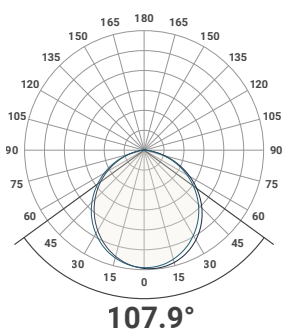

Photometric

Dimensions

Hi Sport

Technical Details

Part No.	Description	Power (W)	Luminaire Lumens	LI/cW
HISL3-52-4K	Sports Lowbay Fitting	52	7228	139.0
HISL3-83-4K	Sports Lowbay Fitting	83	11,611	139.0
HISL3-103-4K	Sports Lowbay Fitting	103	14,409	139.0
HISL3-128-4K	Sports Lowbay Fitting	128	17,906	139.0
HISL3-152-4K	Sports Lowbay Fitting	152	21,264	139.0