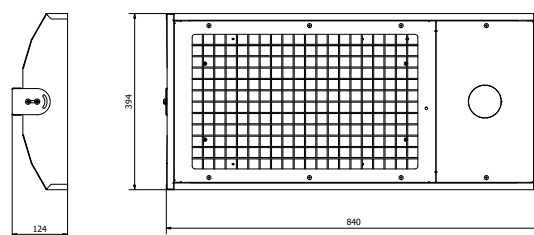

Photometric

Dimensions

Hi Sport

Technical Details

Part No.	Description	Power (W)	Luminaire Lumens	LI/cW
HISL3-52-4K	Sports Lowbay Fitting	52	7228	139.0
HISL3-83-4K	Sports Lowbay Fitting	83	11,611	139.0
HISL3-103-4K	Sports Lowbay Fitting	103	14,409	139.0
HISL3-128-4K	Sports Lowbay Fitting	128	17,906	139.0
HISL3-152-4K	Sports Lowbay Fitting	152	21,264	139.0