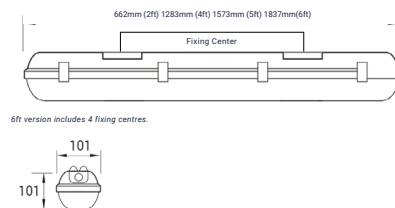

Dimensions