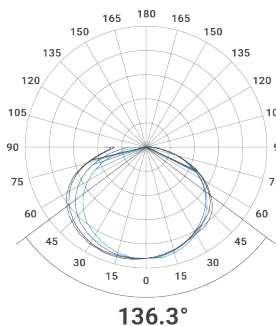

EM Blade

The EM Blade is a high performing 180° rotating emergency exit sign with fire retardant ABS housing. Multiple mounting options and a decorative design.

Features

- Wall, ceiling, and side mounting as standard
- Optional track or suspended pendant mounting available.
- Rotatable decorative design
- Single and double face universal, replaceable pictogram

Technical Details

Part No.	Description	Mains Power (W)	Emergency Power (W)	Charge Duration	Discharge Duration	Battery
EXH-3-ST	Universal Exit Sign Self Test	3.5	1	24H	3H	Li-ion 3.7V 1200mAh

Photometric

Dimensions