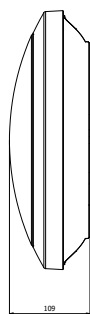

Features

- Polycarbonate body
- Side and top conduit entries
- IP65 rated
- Security screw option
- Integral sensor options
- No visible screws
- Snap on bezel
- White & black finish available
- 22K, 27K, 3K, 4K, 5K, 65K LED Options

Applications

-  Education
-  Social-Housing
-  Architectural
-  External

Accessories

- | | |
|---------------|---|
| EMFL | EM LiFePO4 (4W) |
| EMFLST | EM SELFTEST LiFePO4 (4W) |
| EMFLP | EM PRO LiFePO4 (4W) |
| MW | On/Off HF Sensor (IR Programmer required) |
| CF | Corridor Function |
| DD | SwitchDIM/DALI |

Dimensions

Hurricane

Technical Details

Part No.	Description	Power (W)	Luminaire Lumens	LI/cW
HUR-10-21-BK-4K	Multi Wattage Black Circular Body	10 - 21	1200 - 2520	120.0
HUR-10-21-WH-4K	Multi Wattage White Circular Body	10 - 21	1200 - 2520	120.0