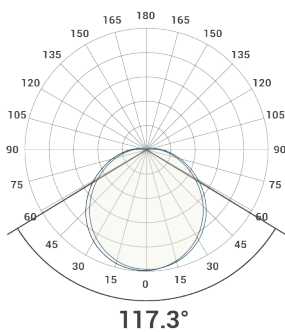

### Technical Details

Part No.	Description	Power (W)	Luminaire Lumens	LI/cW
C2LW48504K	Surface Backlit Bulkhead   White Trim   ø525mm	10	1326	132.6
C2LW48704K	Surface Backlit Bulkhead   White Trim   ø525mm	14	1768	126.3
C2LW48104K	Surface Backlit Bulkhead   White Trim   ø525mm	21	2585	123.1

### Dimensions